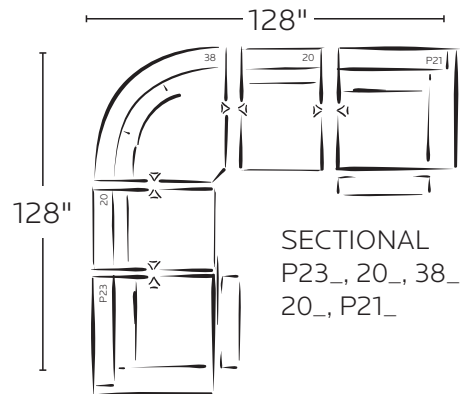

### SECTIONAL COMPONENTS

**38** Curved Corner Sectional  
 73W 42D 42H

**P23** LAF Motion Chair w/Power **H**  
 41W 42D 42H

**20** Armless Chair  
 32W 42D 42H

**P21** RAF Motion Chair w/Power **H**  
 41W 42D 42H

### SECTIONAL CONFIGURATIONS

SECTIONAL  
 P23\_, 20\_, 38\_  
 20\_, P21\_

SECTIONAL  
 P23\_, 20\_, 38\_  
 P20\_, CT\_, P21\_

**H** : Power Adjustable Headrest

**G • Graphite**  
 Cleaning Code: L

**P • Pewter**  
 Cleaning Code: L