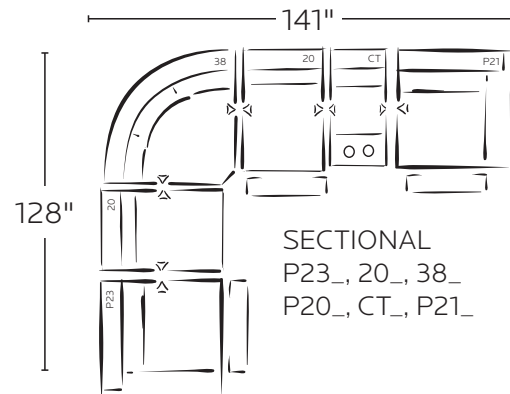

### SECTIONAL COMPONENTS

**38** Curved Corner Sectional  
 73W 42D 42H

**P23** LAF Motion Chair w/Power **H**  
 41W 42D 42H

**20** Armless Chair  
 32W 42D 42H

**P21** RAF Motion Chair w/Power **H**  
 41W 42D 42H

**P20** Armless Chair w/Power  
 32W 42D 42H

**CT** Console Table  
 13W 42D 42H

### SECTIONAL CONFIGURATIONS

SECTIONAL  
 P23\_, 20\_, 38\_  
 20\_, P21\_

SECTIONAL  
 P23\_, 20\_, 38\_  
 P20\_, CT\_, P21\_

**H** : Power Adjustable Headrest

**G • Graphite**  
 Cleaning Code: L

**P • Pewter**  
 Cleaning Code: L