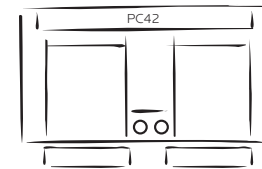

### SECTIONAL COMPONENTS

**38** Curved Corner Sectional  
 73W 42D 42H

**P23** LAF Motion Chair w/Power **H**  
 41W 42D 42H

**20** Armless Chair  
 32W 42D 42H

**P21** RAF Motion Chair w/Power **H**  
 41W 42D 42H