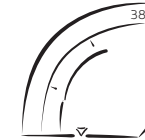

### SEATING OPTIONS

**P62** Motion Sofa w/Power **H**  
 88W 42D 42H

**P0** Wallsaver Recliner w/Power **H**  
 42W 42D 42H

**PC42** Motion Loveseat w/Power & Console **H**  
 78W 42D 42H

### SECTIONAL COMPONENTS

**38** Curved Corner Sectional  
 73W 42D 42H

**P23** LAF Motion Chair w/Power **H**  
 41W 42D 42H

**20** Armless Chair  
 32W 42D 42H

**P21** RAF Motion Chair w/Power **H**  
 41W 42D 42H